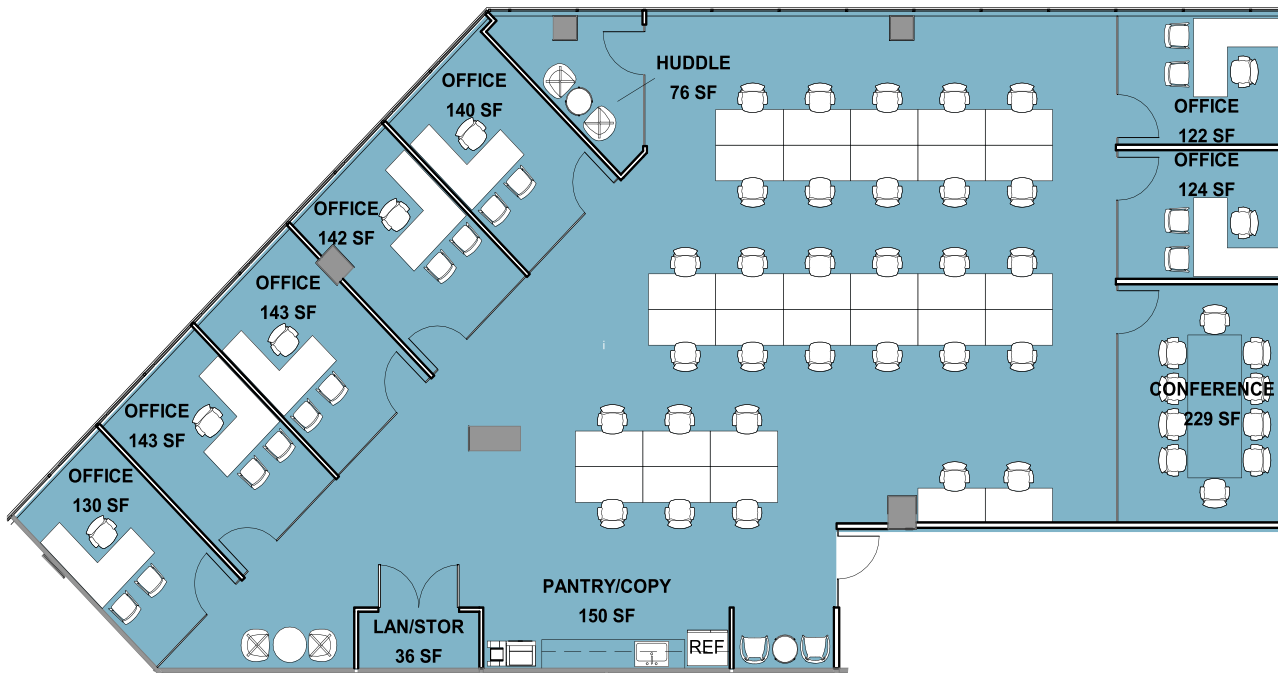

Spec Suite 320 - 3,982 SF

- 7 Offices
- 1 Reception
- 1 Conference Room
- 1 Huddle Room
- 1 Open Kitchenette
- 30 Bench Seats