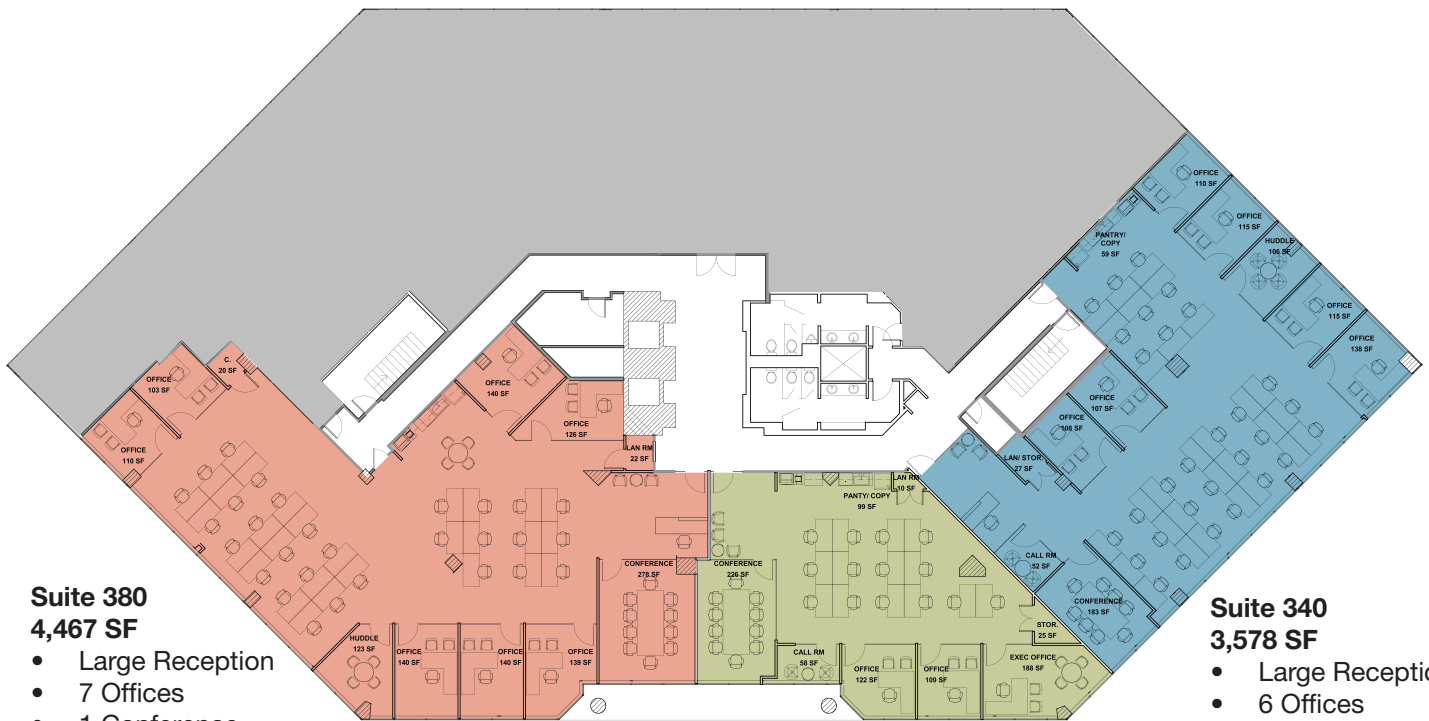

3rd Floor - Future Spec Suites - 10,190 SF Contiguous

Suite 380
4,467 SF

- Large Reception
- 7 Offices
- 1 Conference
- 1 Huddle Room
- 29 Bench Seats
- Kitchenette

Suite 350
2,145 SF

- Reception
- 3 Office
- 1 Conference
- 1 Call Room
- 14 Bench Seats
- Kitchenette

Suite 340
3,578 SF

- Large Reception
- 6 Offices
- 1 Conference
- 1 Call Room
- 1 Huddle Room
- 30 Bench Seats
- Kitchenette