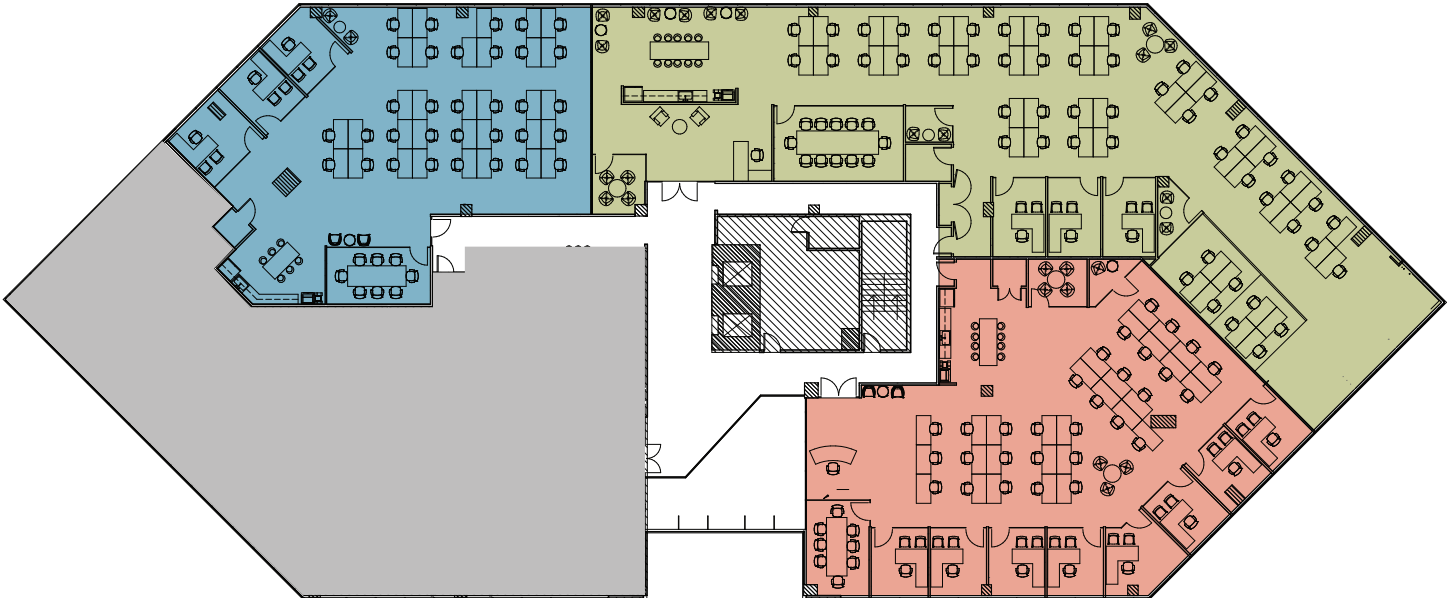

2nd Floor Spec Suites - 14,794 SF Contiguous

Suite 210

3,434 SF

- 3 Offices
- 1 Conference Room
- 33 Bench Seats
- Kitchenette

Suite 250

6,493 SF

- Reception
- 3 Offices
- 1 Large Conference Room
- 43 Bench Seats
- 1 Huddle Room
- 2 Call Rooms
- 1 Kitchenette

Suite 220

4,867 SF

- Reception
- 6 Offices
- 36 Bench Seats
- 1 Huddle Room
- 1 Call Room
- Open Kitchenette